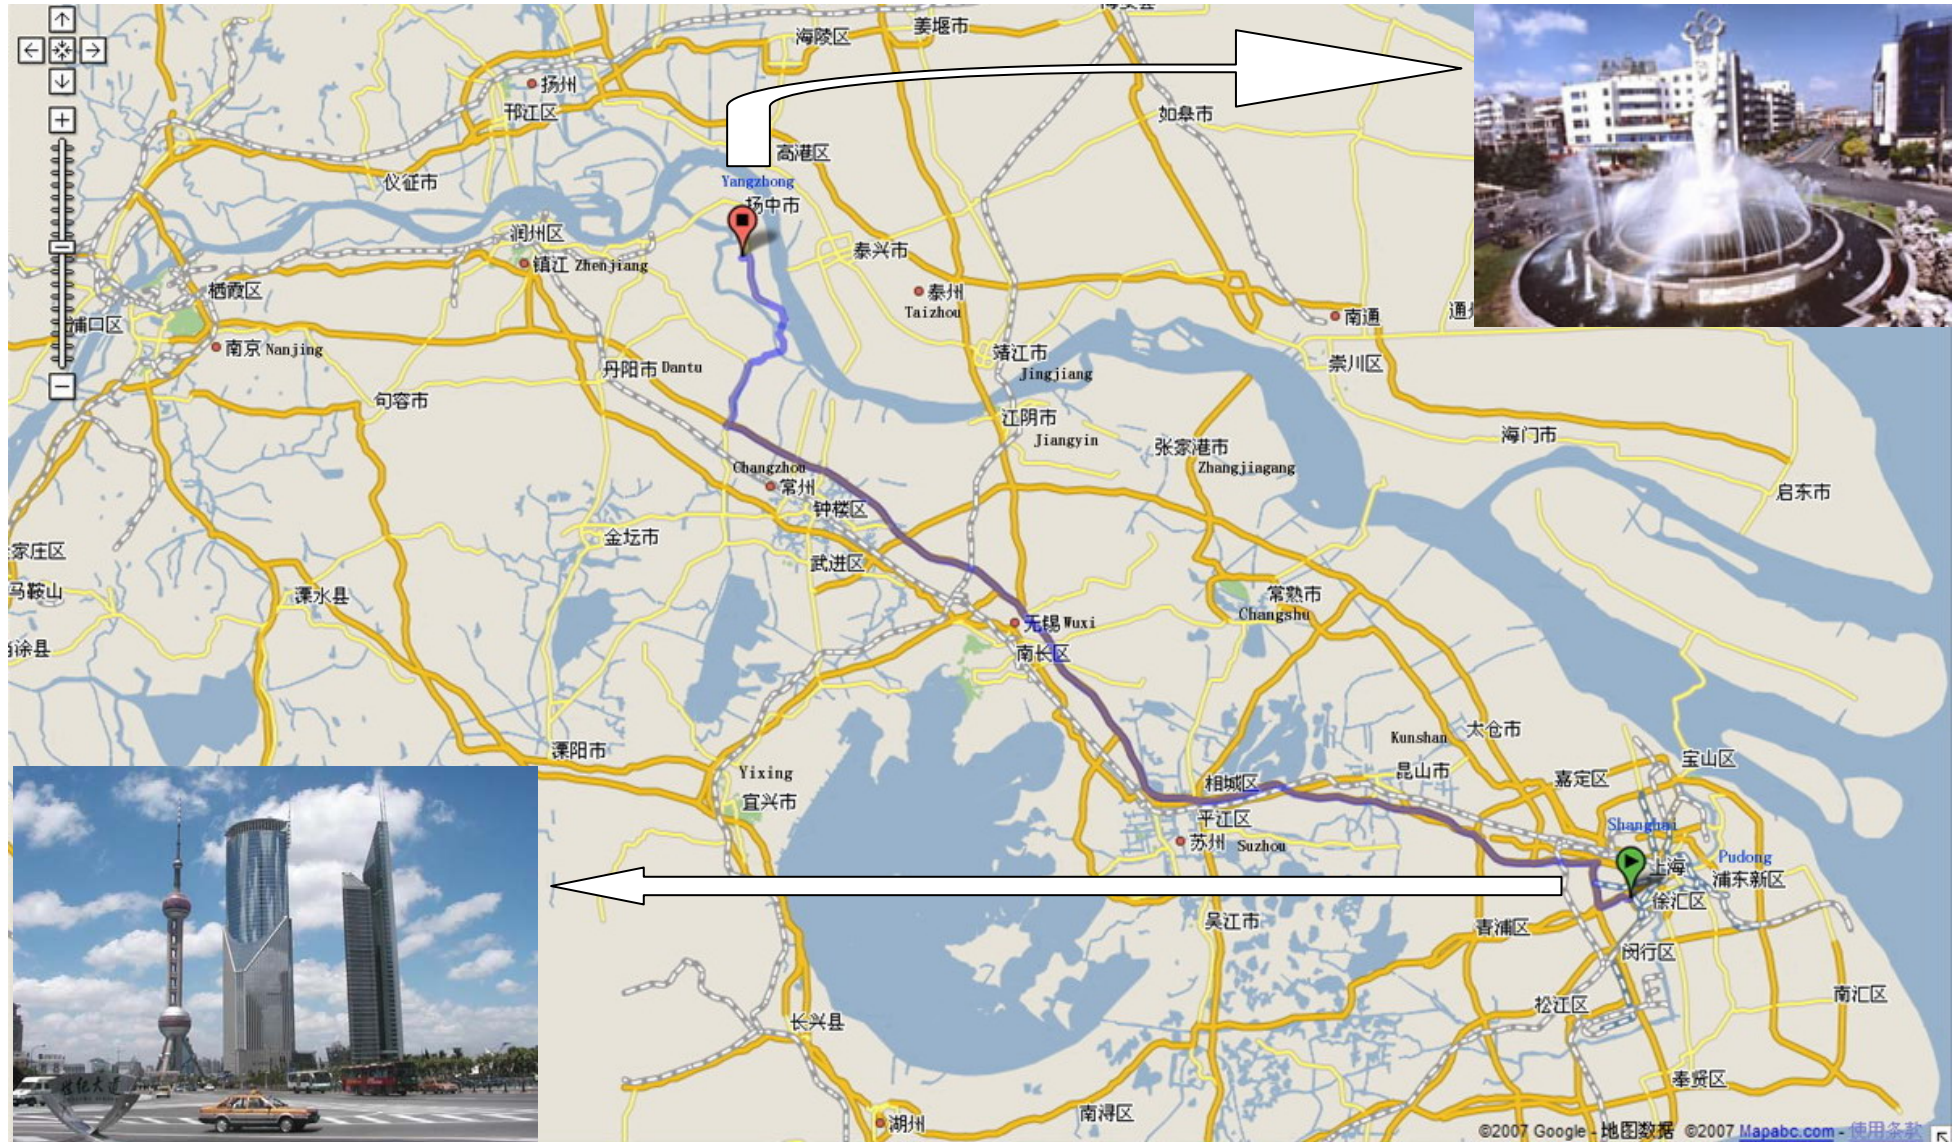

Navigation outline: a distance between DAQO-Secheron and Second Bridge Of Yangzhong is about 32.7 km; Drive time: 49 min. Path as follows:

Navigation outline: a distance between Yangzhong and Shanghai is about 234 km; Drive time: min. Path as follows:

Navigation outline: a distance between Entrance of Shanghai and Pudong Airport is about 79.2 km; Drive time: 120 min.

a distance between Entrance of Shanghai and Hongqiao Airport is about 31.2 km; Drive time: 46 min. Path as follows: